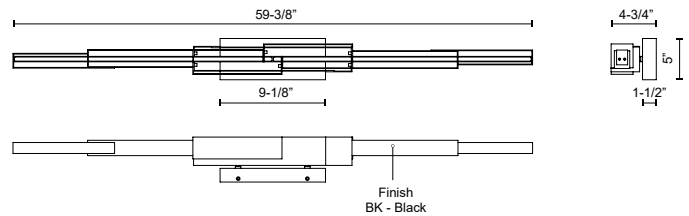

## SPECIFICATION DETAILS

<b>Fixture Dimensions</b>	W59-3/8" x H5" x E4-3/4"
<b>Light Source</b>	LED with DC Driver
<b>Wattage</b>	62W
<b>Total Lumens</b>	5100lm
<b>Delivered Lumens</b>	3317lm
<b>Voltage</b>	120V
<b>Color Temperature</b>	3000K
<b>CRI (Ra)</b>	90CRI
<b>Optional Color Temps</b>	2700K - 5000K Available, Minimum Order Quantities Apply
<b>LED Rated Life</b>	50,000 hours
<b>Dimming</b>	100% - 10%, TRIAC or ELV Dimmer (Not Included)
<b>Diffuser Details</b>	White Acrylic
<b>Location</b>	Wet
<b>Illumination Direction</b>	Front/Back
<b>Mounting Style</b>	All Orientation
<b>Canopy Dimensions</b>	W9-1/8" x H5" x E1-1/2"
<b>Paint Finish</b>	BK02